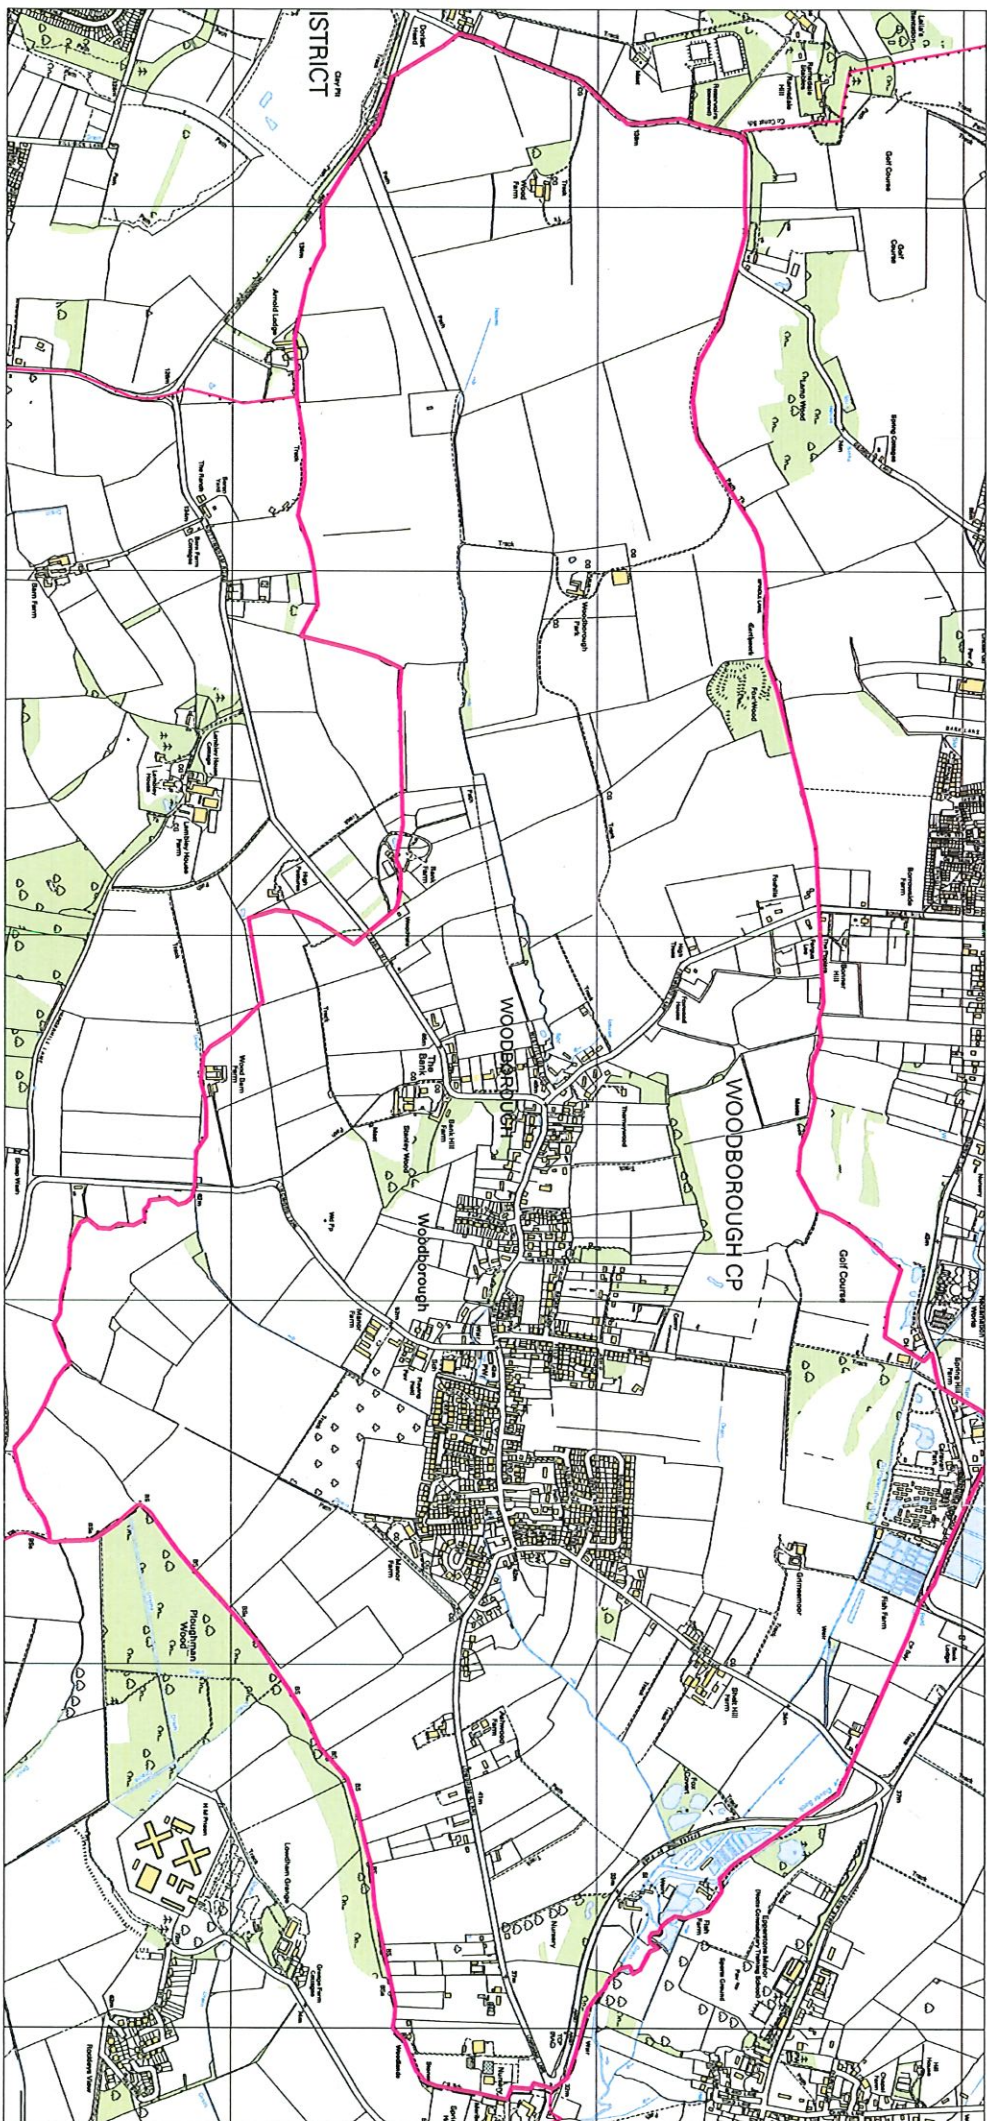

Parish of Woodborough St Swithun

Digital Map from Dotted Eyes Crown Copyright OS 100019918